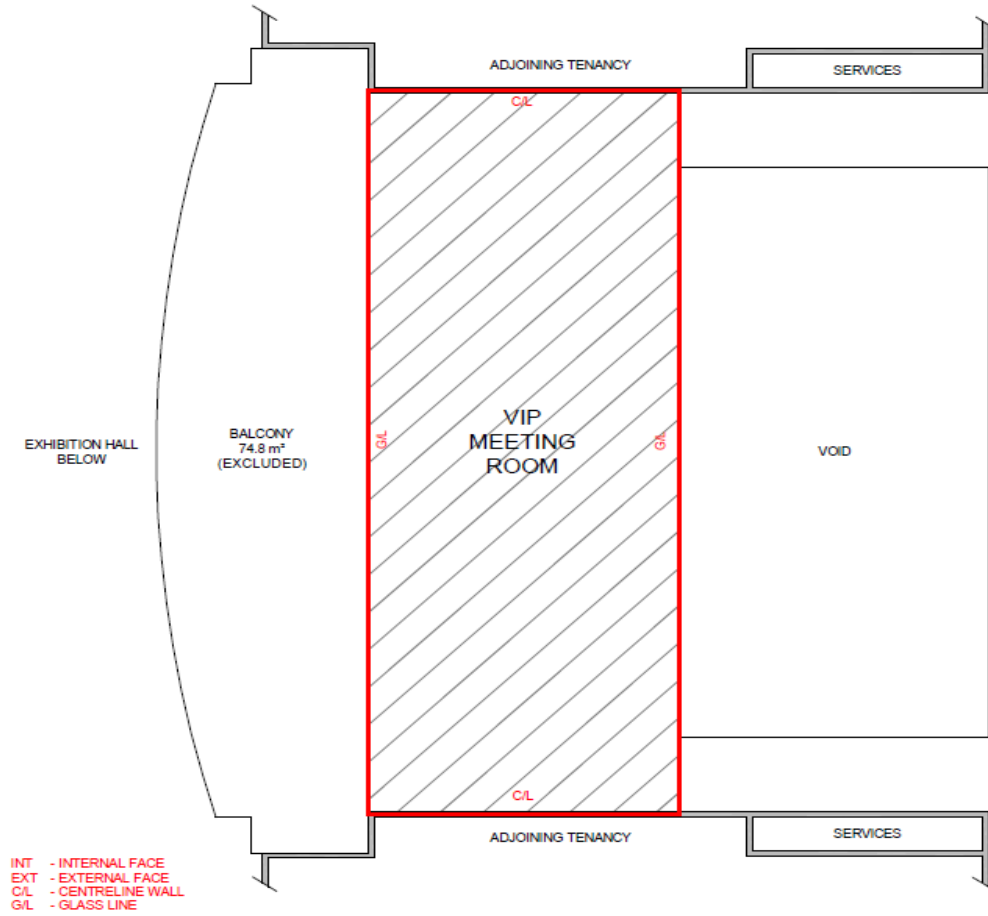

Note: Must hold a Certificate of Currency + complete Mirvac License Agreement

Meeting Room 9A – 89.2sqm

LOCOMOTIVE STREET

VIP Meeting Room – 112.6sqm

Meeting Room 9BC – 177.2sqm

Meeting Room 6A – 193.7sqm

LOCOMOTIVE STREET

Meeting Room 6B – 224.8sqm

LOCOMOTIVE STREET