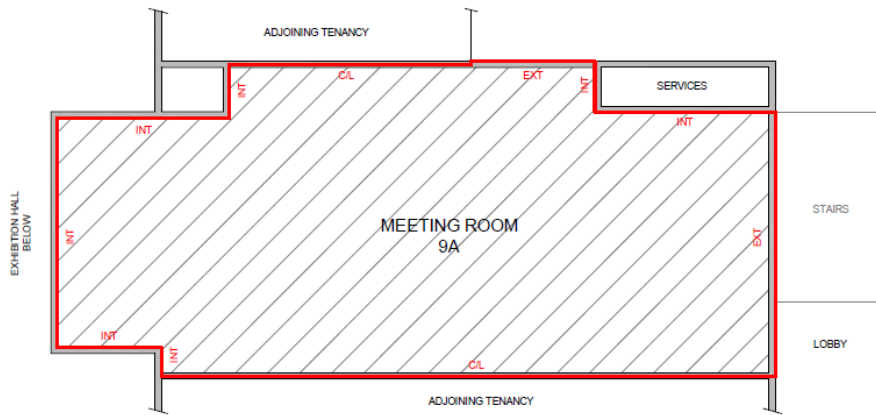

ATP Locomotive Workshop

Community Space – We have some rooms available in the Locomotive Workshops which we can offer to community groups who are in the need of space for meetings of functions. If interested in using a space, please e-mail details through to atp.communications@mirvac.com

Note: Must hold a Certificate of Currency + complete Mirvac License Agreement

Meeting Room 9A – 89.2sqm

LOCOMOTIVE STREET

VIP Meeting Room – 112.6sqm

Meeting Room 9BC – 177.2sqm

Meeting Room 6A – 193.7sqm

LOCOMOTIVE STREET

Meeting Room 6B – 224.8sqm

LOCOMOTIVE STREET