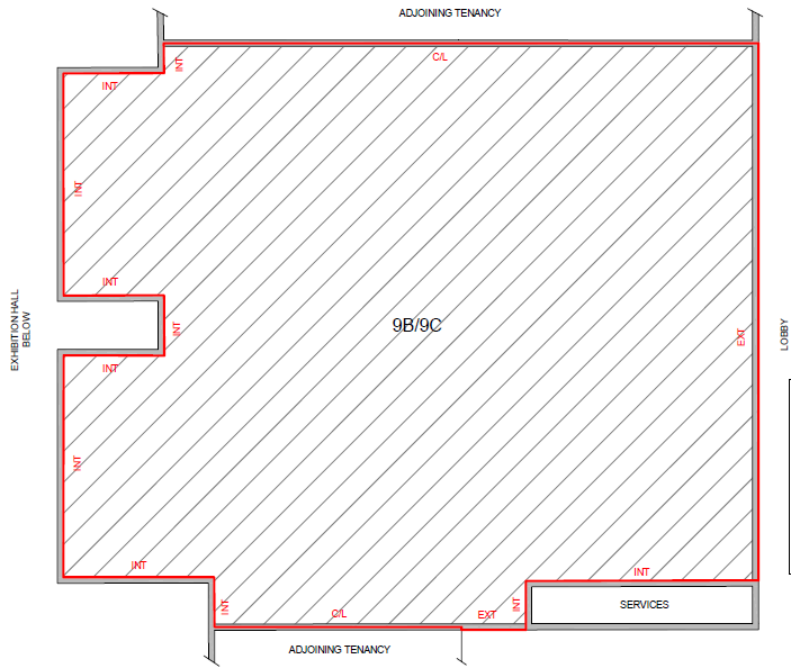

Note: Must hold a Certificate of Currency + complete Mirvac License Agreement

Meeting Room 9A – 89.2sqm

LOCOMOTIVE STREET

VIP Meeting Room – 112.6sqm

Meeting Room 9BC – 177.2sqm

Meeting Room 6A – 193.7sqm

LOCOMOTIVE STREET

Meeting Room 6B – 224.8sqm

LOCOMOTIVE STREET