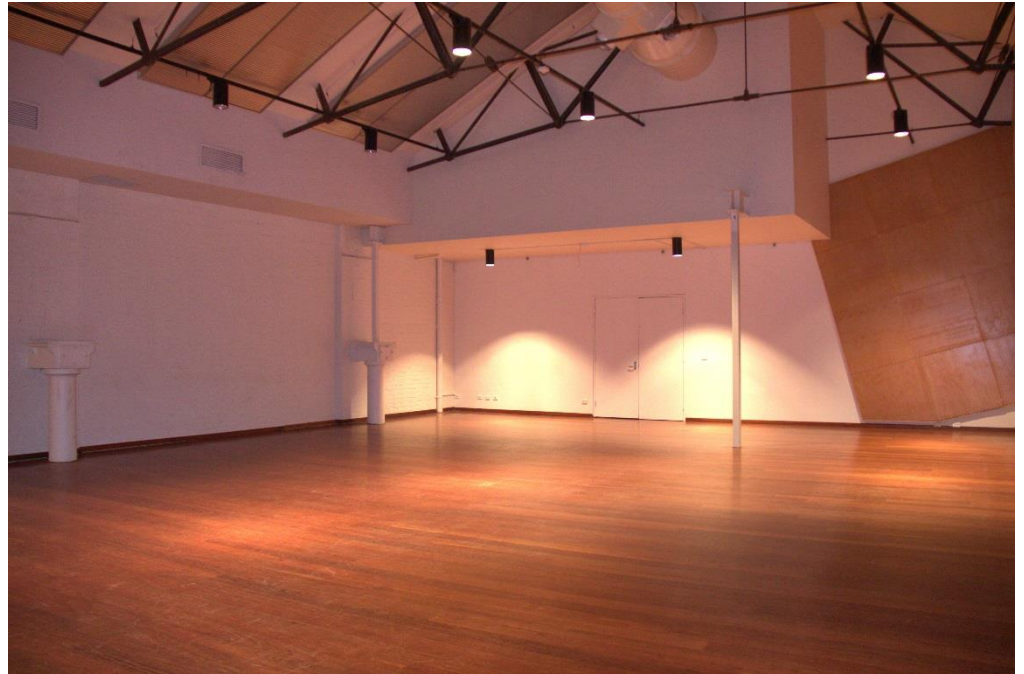

Note: Must hold a Certificate of Currency + complete Mirvac License Agreement

Meeting Room 9A – 89.2sqm

LOCOMOTIVE STREET

VIP Meeting Room – 112.6sqm

Meeting Room 9BC – 177.2sqm

Meeting Room 6A – 193.7sqm

LOCOMOTIVE STREET

Meeting Room 6B – 224.8sqm

LOCOMOTIVE STREET