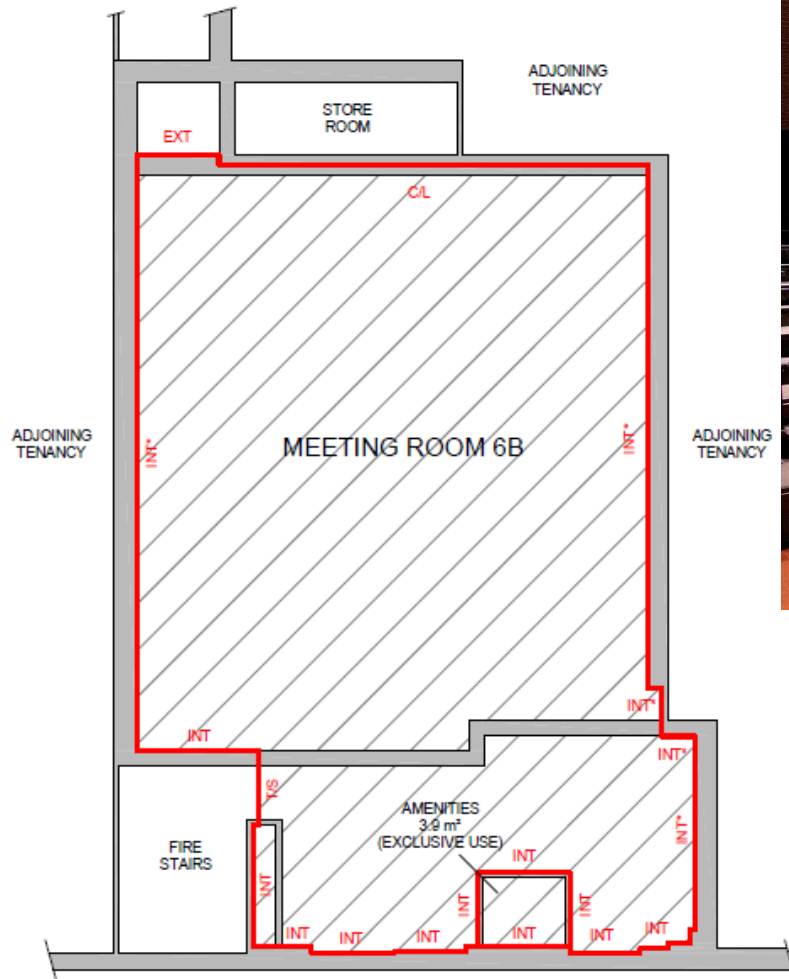

Note: Must hold a Certificate of Currency + complete Mirvac License Agreement

Meeting Room 9A – 89.2sqm

LOCOMOTIVE STREET

VIP Meeting Room – 112.6sqm

Meeting Room 9BC – 177.2sqm

Meeting Room 6A – 193.7sqm

LOCOMOTIVE STREET

Meeting Room 6B – 224.8sqm

LOCOMOTIVE STREET